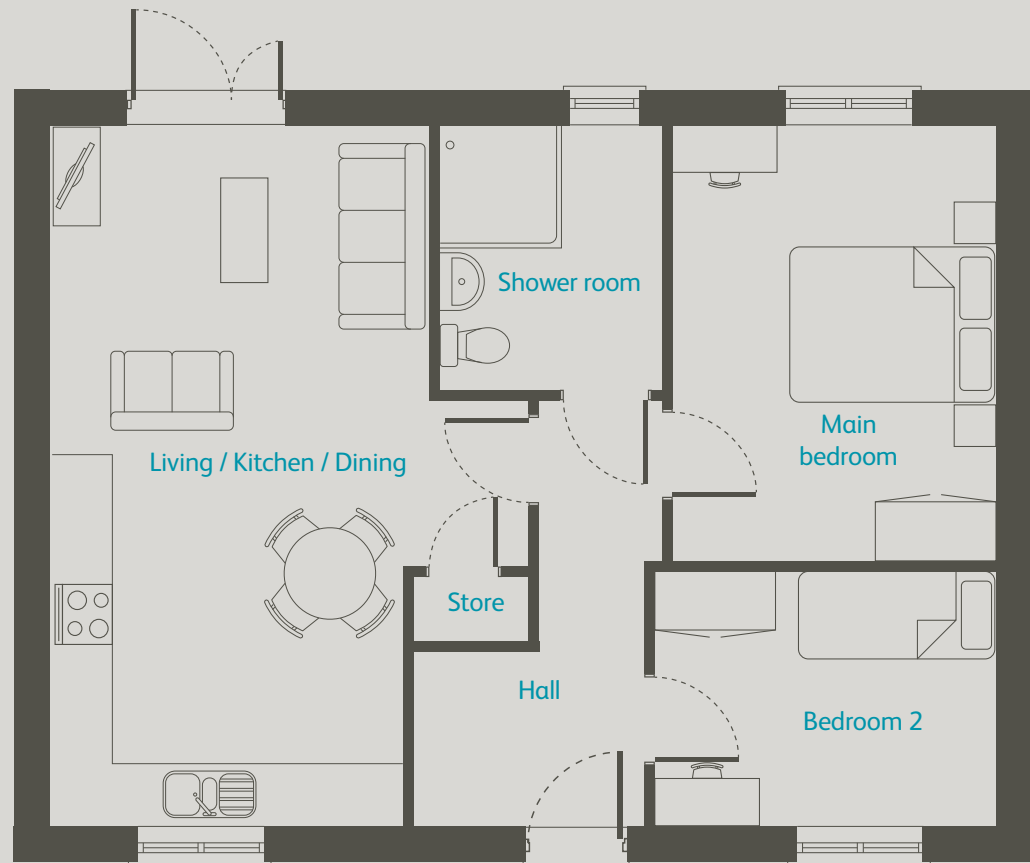

THE ALDER

65m² 700 sq ft

	m	ft
Living / Kitchen / Dining	3.8m x 6.9m	12'6" x 22'8"
Main bedroom	3.2m x 4.3m	10'6" x 14'1"
Bedroom 2	3.4m x 2.5m	11'2" x 8'2"

Note: Room sizes are indicative and for information purposes only.

Ground floor