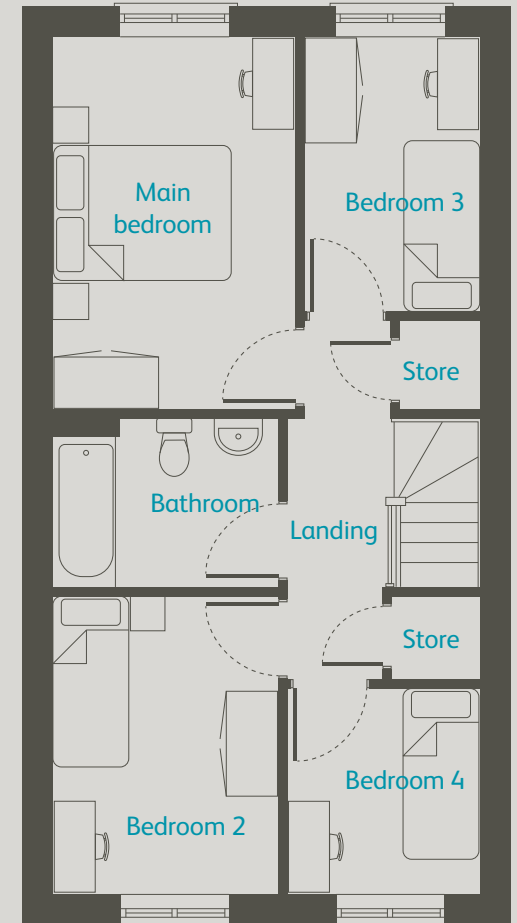

# THE ASPEN

95m<sup>2</sup> 1,023 sq ft

	m	ft
Living room	3.4m x 4.6m	11'2" x 15'1"
Kitchen / Dining	4.9m x 3.5m	16'1" x 11'6"

	m	ft
Main bedroom	2.8m x 4.3m	9'2" x 14'1"
Bedroom 2	2.6m x 3.4m	8'6" x 11'2"
Bedroom 3	2.2m x 2.4m	7'3" x 7'10"
Bedroom 4	2.0m x 3.2m	6'7" x 10'6"

Note: Room sizes are indicative and for information purposes only.

Ground floor

First floor