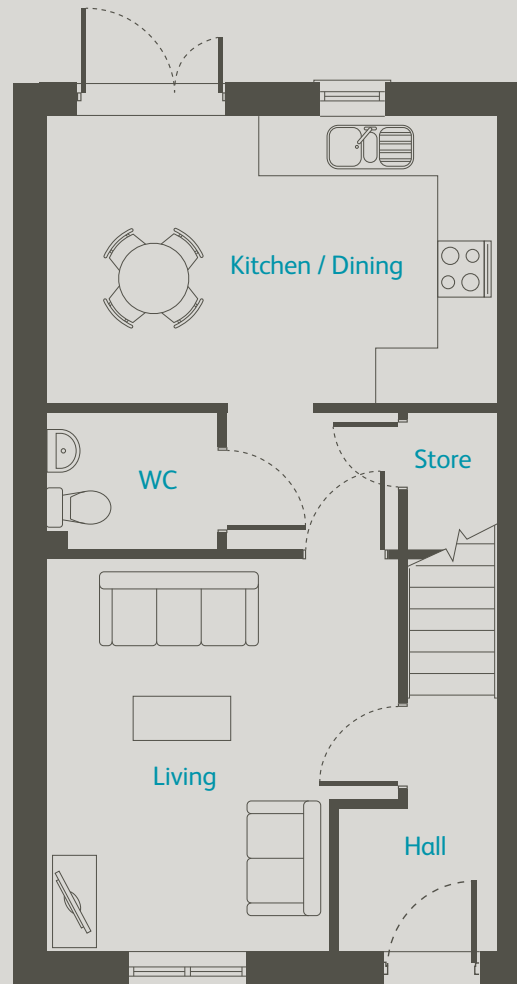

THE ROWAN

85m² 915 sq ft

	m	ft
Living room	3.8m x 4.2m	12'6" x 13'9"
Kitchen / Dining	4.8m x 3.1m	15'9" x 10'2"

	m	ft
Main bedroom	4.8m x 3.0m	15'9" x 9'11"
Bedroom 2	2.6m x 3.7m	8'6" x 12'2"
Bedroom 3	2.1m x 3.1m	6'11" x 10'2"

Note: Room sizes are indicative and for information purposes only.

Ground floor

First floor