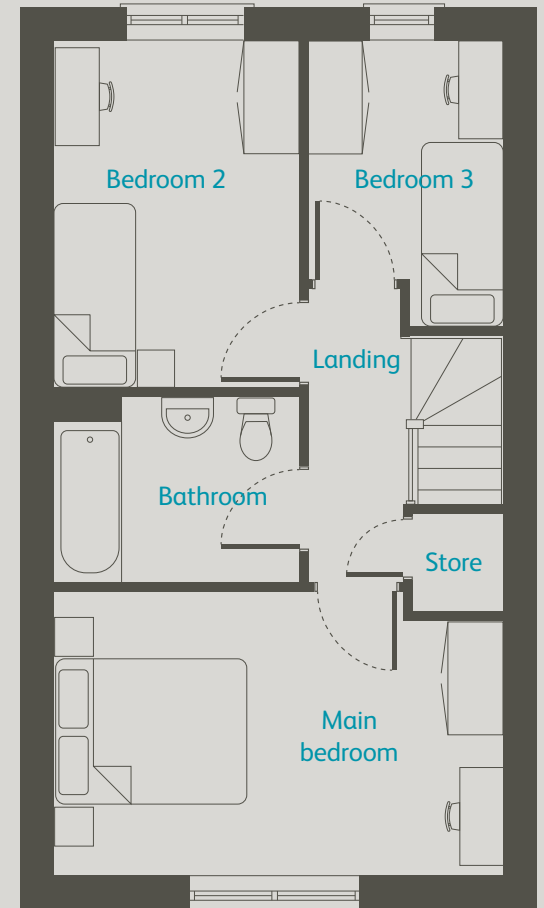

THE ROWAN

85m² 915 sq ft

	m	ft
Living room	3.8m x 4.2m	12'6" x 13'9"
Kitchen / Dining	4.8m x 3.1m	15'9" x 10'2"

	m	ft
Main bedroom	4.8m x 3.0m	15'9" x 9'11"
Bedroom 2	2.6m x 3.7m	8'6" x 12'2"
Bedroom 3	2.1m x 3.1m	6'11" x 10'2"

Note: Room sizes are indicative and for information purposes only.

Ground floor

First floor